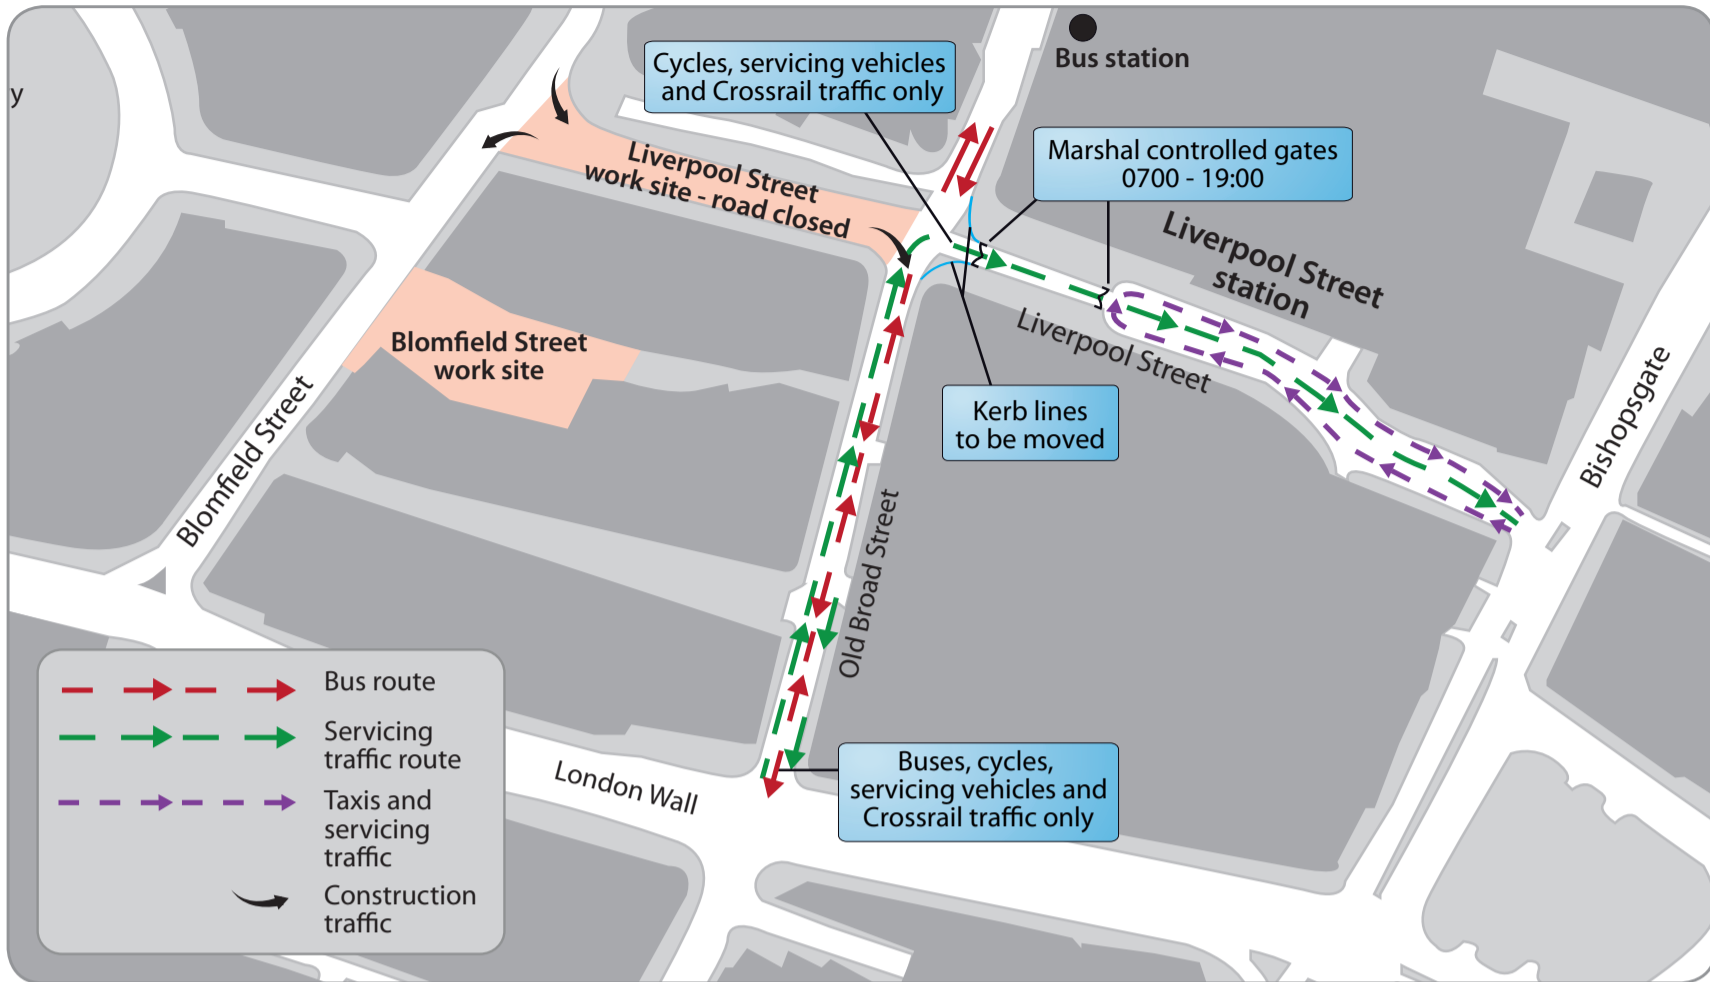

In order to maintain bus departures from Liverpool Street bus station, the section of Old Broad Street between London Wall and the bus station will be closed to all traffic except for buses, cycles, traffic servicing local businesses and Crossrail construction traffic.

Access into the eastern end of Liverpool Street, from Old Broad Street, will be restricted to local servicing traffic, cycles and Crossrail construction vehicles and will be controlled by marshals between 07.00 and 19.00.

We have carried out surveys of local businesses to understand delivery needs. However, if you have any concerns about servicing access during these works, please contact the Crossrail Helpdesk.

A taxi rank will be maintained at the eastern end of Liverpool Street, with access from Bishopsgate only. Taxis are also available to hire within Liverpool Street mainline station adjacent to platform 10.

Open Mondays and Wednesdays
11.00 to 19.00

Liverpool Street - section of road closed until 2018

Changes to bus routes