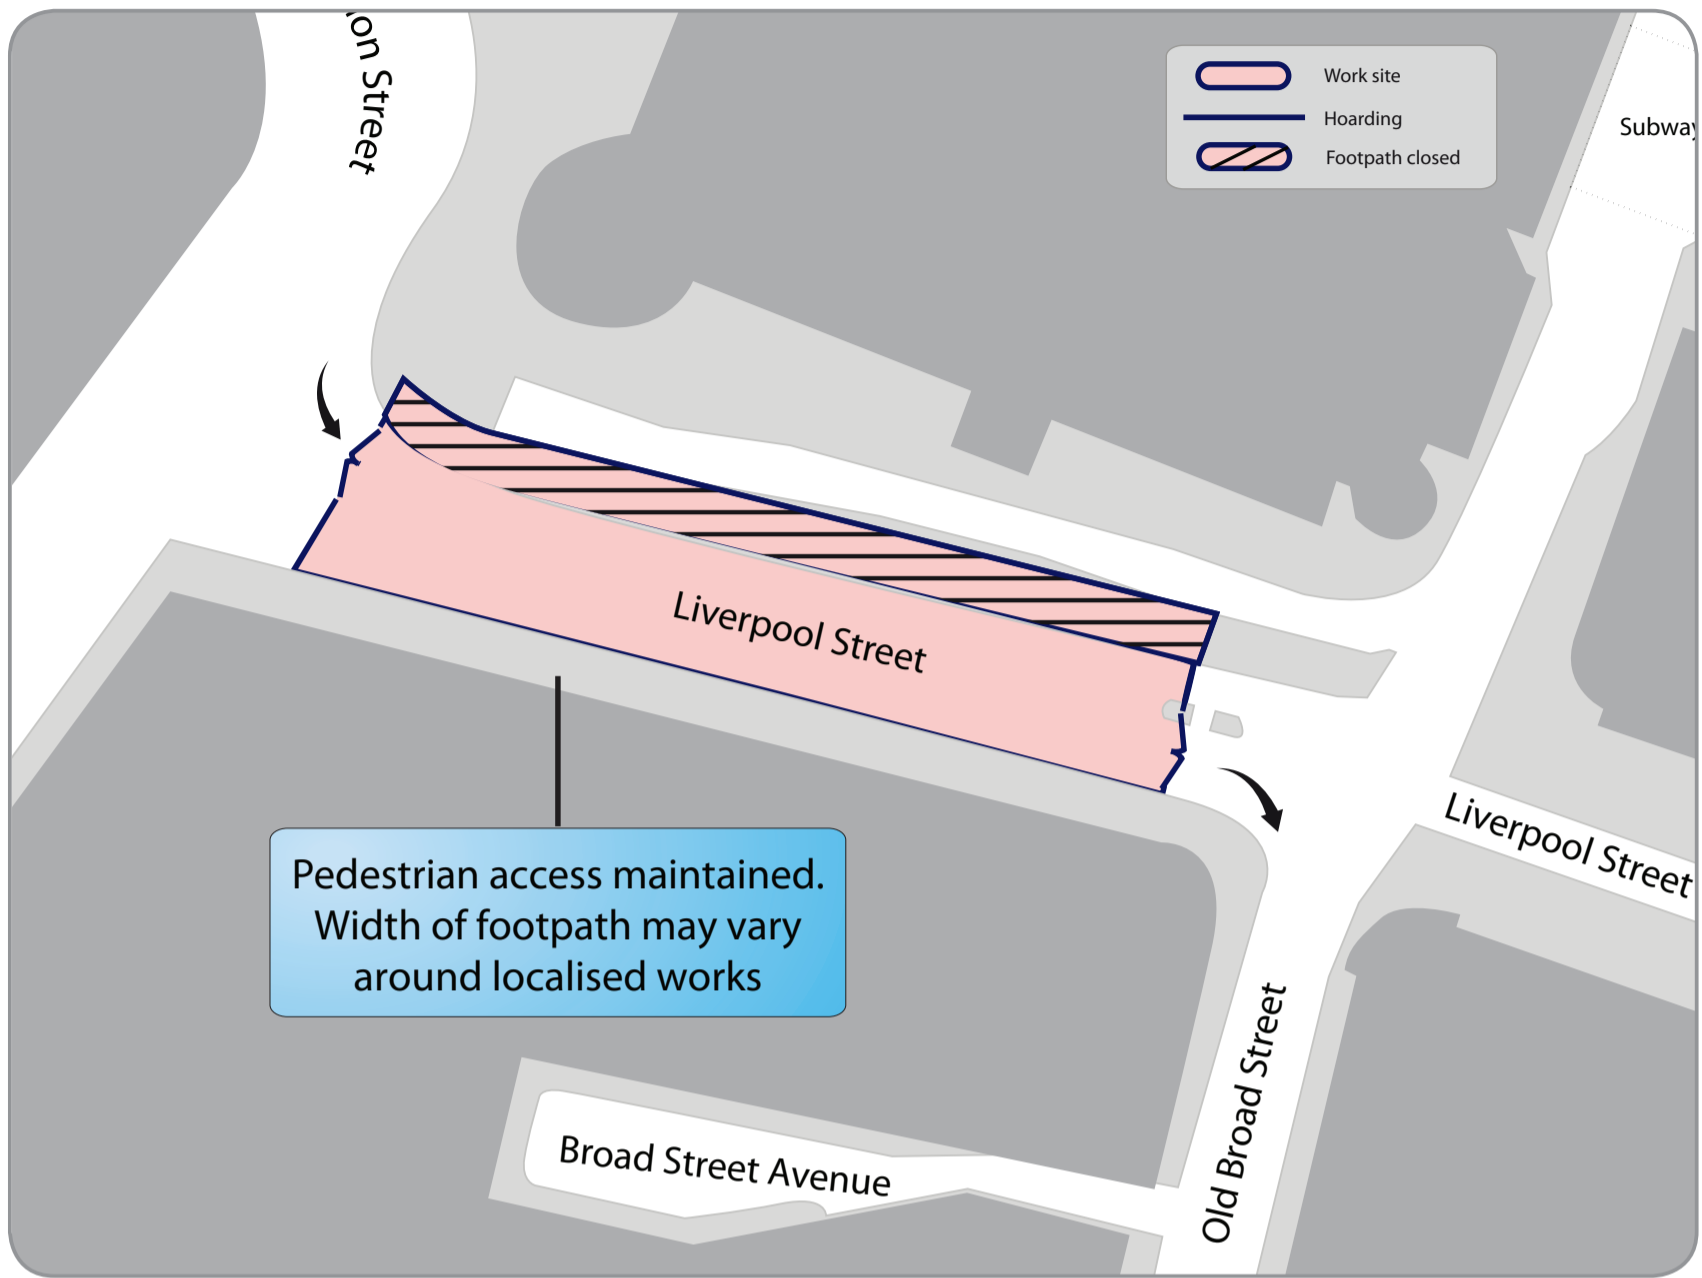

The site will be extended to include the northern pavement of Liverpool Street, between Blomfield Street and Old Broad Street, as shown in the diagram overleaf. This area is required initially for archaeological investigations which extend to the length and depth of this section of pavement and later for utilities works. As the site is very constrained it is likely that the hoarding will remain in place for the duration of the utility works, in order to maintain a safe working environment.

The pedestrian footpath on the southern side of Liverpool Street will be retained during this phase of works. However a weekend closure of the footpath on 16 and 17 July is required in order to replace the temporary hoardings with wooden ones. Localised archaeology investigations may require temporary reductions of the width of the footpath. Access to businesses will be retained.

Drop in to our Visitor Centres

West End Visitor Information Centre
16-18 St Giles High Street, WC2H 8LN

Open Tuesdays and Thursdays
11.00 to 19.00

Whitechapel Visitor Information Centre
Idea Store, 321 Whitechapel Road, E1 1BU

Open Mondays and Wednesdays
11.00 to 19.00

Changes to site boundary on Liverpool Street

Liverpool Street - section of road closed until 2018