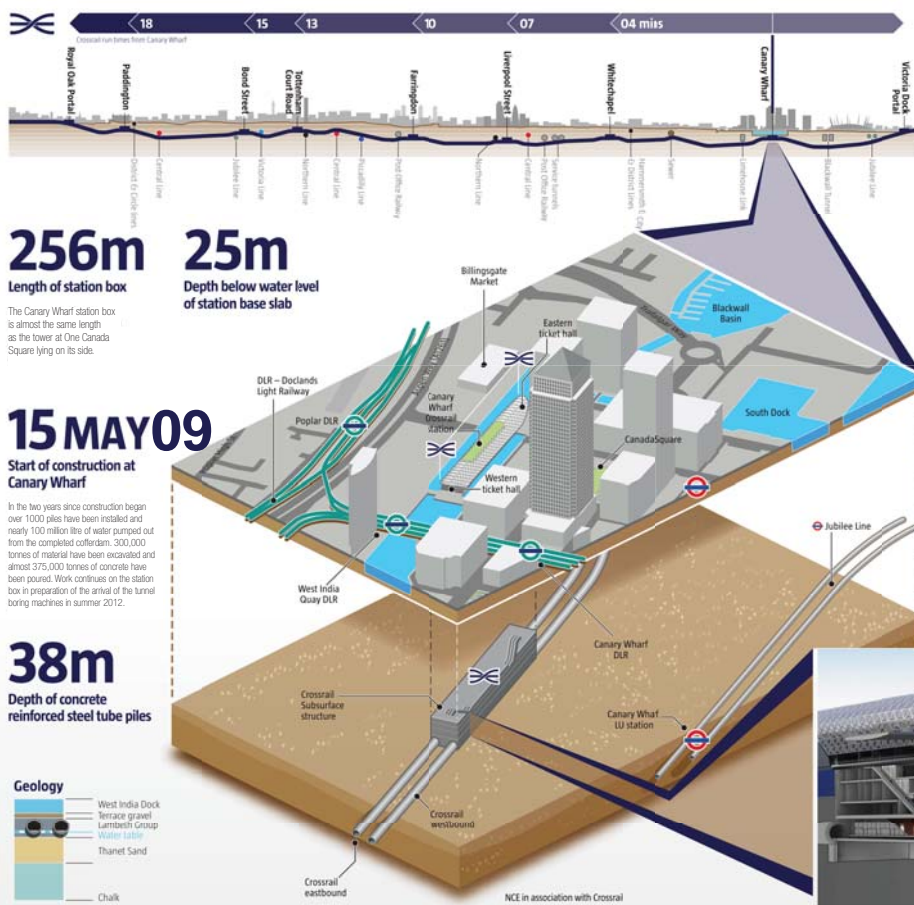

Canary Wharf Station

Key Facts

- A brand new 256 metre long station constructed within Canary Wharf's North Dock
- This station will considerably increase commuter capacity to and from the area to support its continuing growth and development over the coming years
- Creating a pedestrian link between Poplar and Canary Wharf Estate
- Provision for an over site retail development, roof top park and community facilities